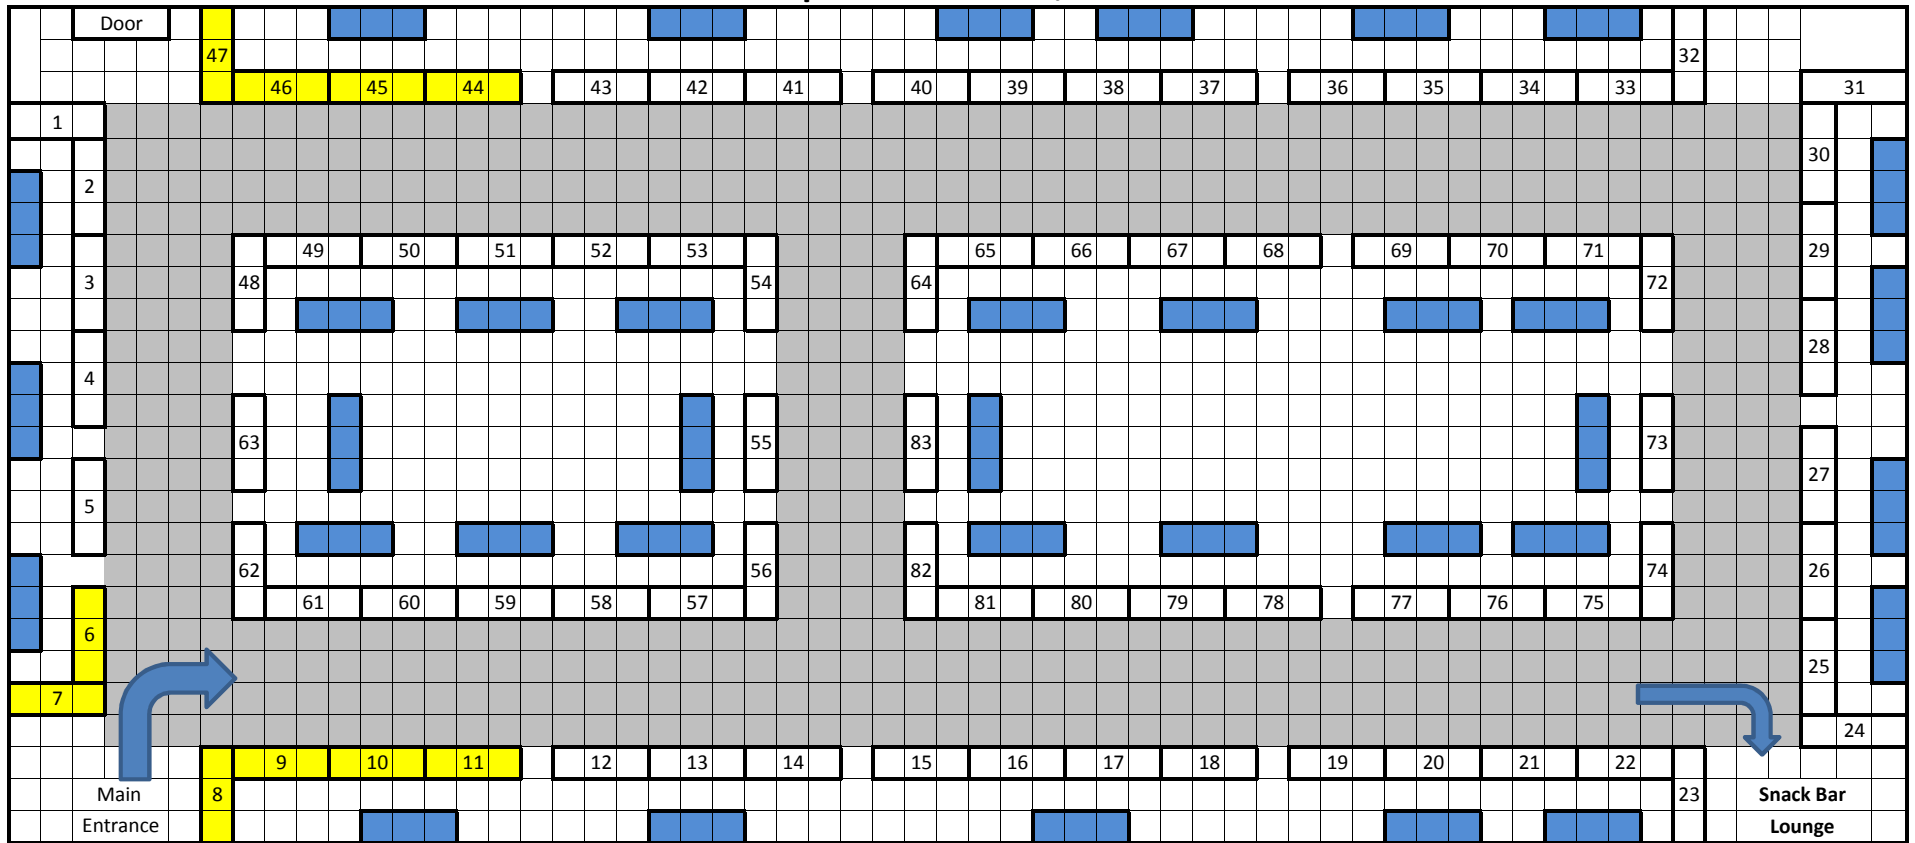

Louisville & Kentucky State Numismatic Association Inc.

Fern Valley Conference Center, 2715 Fern Valley Dr. Louisville, KY 40213

September 25 - 27, 2014

 Sold  Back up tables For Dealers

83 - 6 foot tables
8 foot aisle
4 foot behind tables